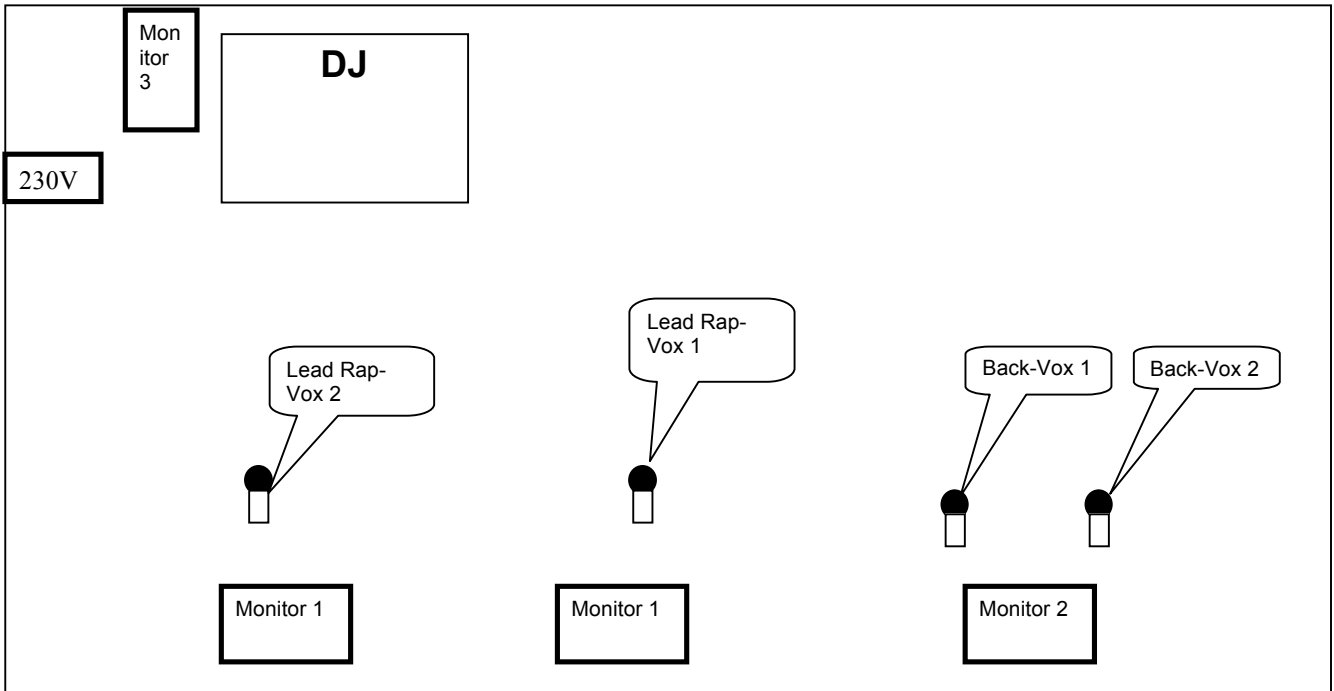

Stageplan

Channel-List:

| Channel | Dynamix | Effects | Sub-Group | Info |
|----------------|---------|---------------|-----------|--------------|
| Lead Rap Vox 1 | | Shure SM58 WL | | Cordless mic |
| Lead Rap Vox 2 | | Shure SM58 WL | | Cordless mic |
| Back Vox 1 | | Shure SM58 WL | | Cordless mic |
| Back Vox 2 | | Shure SM58 WL | | Cordless mic |

Rider :

| Object | Info |
|--------------|--|
| DJ | - Requires 2X - MK-2 Player - 1X Battle – Mixer- 2 Channel (Vestax, Eclair or the like) |
| 4 Vocal mics | - 4 x Wireless (Funkmics) |